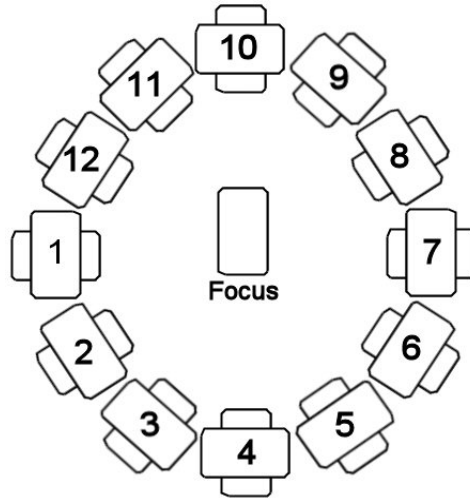

The Wheel Reading

This is a standard Wheel spread covering the next twelve months of the year. The upright card is the *Covering* for that month, indicating the important events, issues, attitudes or influences active during that month. The card placed across it is the *Crossing*, which highlights the obstacles, problems, conflicts and opposition that must be dealt with during that month. The final card, labeled Focus, sums up the overall influences and outcome of the whole twelve month period. A simpler version of the spread can also be used, in which only one card, a *Covering*, is drawn for each month.

Using the Zodiac with the Wheel Reading

The twelve cards represent the twelve zodiac houses. When a card is interpreted, it is done so in the meaning of the house the card is placed in. The meaning and sign association of the house are: